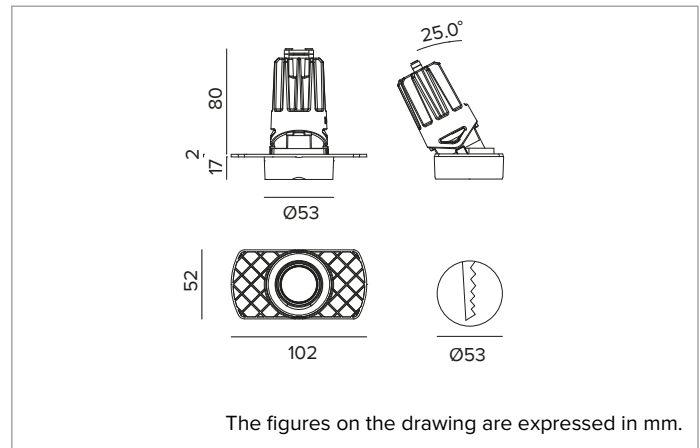

SOURCE

High efficiency Chip on Board LED Ra90. Ra80 on request.

Energy efficiency class: F

Nominal power: 9,5W

Nominal flux: 953lm

Colour rendering index: 90

Rf: 91

Rg: 100

CCT nominal: 3500K

Lifetime (L80/B10): >50000h tq +25°C

ILLUMINOTECHNICAL CHARACTERISTICS

SP Version - a moulded black plastic optical holder with metallised polycarbonate precision optics, a holographic diffusion filter and a black silicone cut off ring. UGR<19 (EN 12464-1).

Optic: REFLECTOR

Beam angles: SP

Optical efficiency: 77%

Fixture flux: 736lm

Luminous efficacy: 67lm/W

Photobiological safety: Compliant with RG1 low risk group

MECHANICAL CHARACTERISTICS

Moulded black plastic optic holder and die-cast aluminium heat sink in black color. Black colour cover. The optical unit can be adjusted up to 30° on the vertical plane. Trimless version with a load-bearing element for installation and finishing in plasterboard.

Colour and finish: Deep black

Weight: 0.26Kg

Version: TRIMLESS

Degree of protection: IP20 for recessed part

Degree of protection: IP40 for exposed part

ELECTRICAL CHARACTERISTICS

Integrated electronic ON-OFF driver. Luminaire compliant with EN 60598-2-22 for power supply from a centralised emergency system CPSS (Central Power Supply System), not incorporated in the luminaire - high risk areas excluded. The default power and flux are 100% in AC and 100% in DC.

Fixture Power: 11W

Power supply: 220-240Vac 50/60Hz

Insulation Class: CLASS 2

Type of driver / Control: ON-OFF

Driver included: YES

Class F: YES

SAFE FLICKER: PstLM=<1 and SVM=<0.4 (IEC TR 61547-1 and IEC TR 63158), to ensure a more comfortable and safe light

Ambient temperature: 0°C / +25°C

INSTALLATION

Quick tool-free mounting system for false ceiling installation from 0.5 to 30mm.

NOTES

110-277Vac version available on request.

WARRANTY

5 years.

WARNING

Luminaire designed for disposal/recycling at end-of-life. Replaceable (LED only) light source by a professional. Replaceable control gear by a professional.

Due to the technological evolution of the electronic components, the data provided may be updated, and as such, confirmation must be requested during the order process.

Luminous flux and power supply have +/-10% tolerances with respect to the indicated value. tq +25°C (CIE 121).

We reserve the right to make technical changes.

Targetti Sankey S.r.l.
Via Pratese, 164
50145 Firenze - Italy
Tel: +39 055 37911
targetti.com
targetti@targetti.com

CCIAA Firenze
Share Capital:
€ 500.000,00
VAT N. (IT):
01537660480
R.E.A: FI-275656

TARGETTI